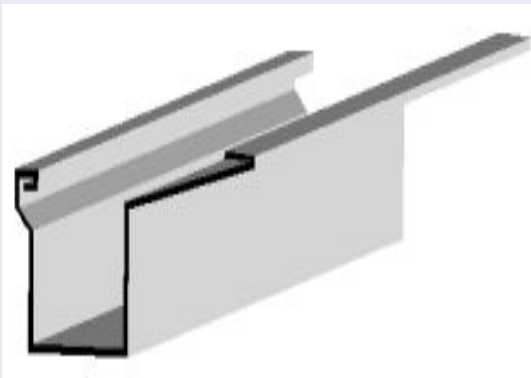

other sheet metal product